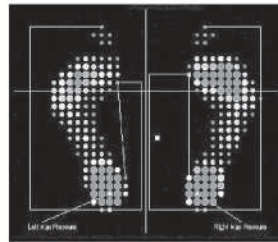

**FOOT HEALTH DAY**  
featuring  
**iStep**. For the Blueprints  
of your feet

We are proud to feature iStep technology. iStep incorporates high-quality digital scanners and pressure sensors to accurately measure feet and determine foot type and pressure points. This patented technology will then immediately recommend appropriate footwear and orthotic options.